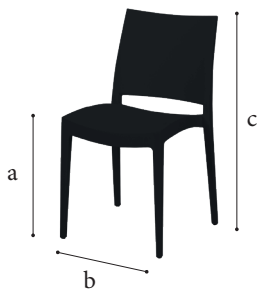

Jade

Stackable chair in polypropylene for in & outdoor use

Dimensions

- a 42 cm
- b 45 cm
- c 80 cm
- 2,90 kg
- H 45 cm

Frame

- ✓ Material polypropylene + fibreglass

Features

- ✓ Indoor & outdoor use (-10° till + 60°)
- ✓ Stackable: 10 high (15 pcs in trolley)
- ✓ Easy to clean (water & soap)
- ✓ UV-resistant
- ✓ Lightweight
- ✓ Also available with armrests

Certificates

- ✓ EN581-1:2006
- ✓ EN1728:2000
- ✓ EN1022:2005

Colours

Add ons

Trolley

- ✓ Material Steel
- ✓ Coating Hammerscale grey powdercoating
- ✓ Dimensions a 149,5 - b 66 - c 180 cm
- ✓ Features
 - Stores 30 chairs
 - Fitted with vulcanised wheels, diam 10 cm
 - 2 braked swing-wheels + 2 fixed wheels
 - 3 functions: transportation, storage and protection