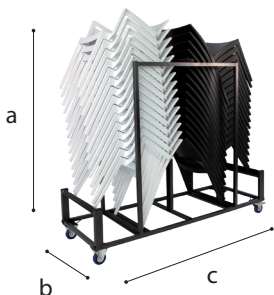

Jade

Stackable chair in polypropylene for in & outdoor use

Dimensions

- a 42 cm
- b 45 cm
- c 80 cm
- 2,90 kg
- H 45 cm

Frame

- ✓ Material polypropylene + fibreglass

Features

- ✓ Indoor & outdoor use (-10° till + 60°)
- ✓ Stackable: 10 high (15 pcs in trolley)
- ✓ Easy to clean (water & soap)
- ✓ UV-resistant
- ✓ Lightweight
- ✓ Also available with armrests

Certificates

- ✓ EN581-1:2006
- ✓ EN1728:2000
- ✓ EN1022:2005

Colours

Add ons

Trolley

- ✓ Material Steel
- ✓ Coating Hammerscale grey powdercoating
- ✓ Dimensions a 149,5 - b 66 - c 180 cm
- ✓ Features
 - Stores 30 chairs
 - Fitted with vulcanised wheels, diam 10 cm
 - 2 braked swing-wheels + 2 fixed wheels
 - 3 functions: transportation, storage and protection